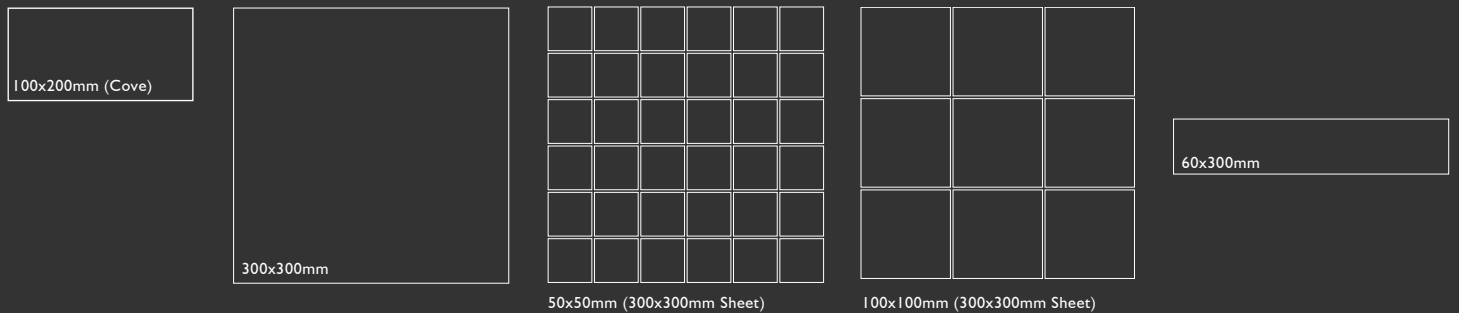

WARINGA VITRIFIED

PORCELAIN FLOOR AND WALL TILE

Features

Size	Colours				Finish		Edge Detail
	Ivory Micro	Grey Micro	Black Micro	Black	Matt P4	Grit (Rock) P5	
300x300x8mm	•	•	•	•	•	•	Rectified
100x200x8mm (Cove skirting)	•	•	•	•	•		Rectified
60x300 (Step tread)		•	•	•	•		Rectified
100x100x8mm (Sheet)	•	•	•		•		Rectified
50x50x8 (Sheet)	•	•	•		•		Rectified

Codes

Size/Finish	Size	Colours			
		Ivory Micro	Grey Micro	Black Micro	Black
Matt P4	300x300mm	711837	711831	711851	711877
Grit (Rock) P5	300x300mm	711874	711876	711875	711880
Matt	60x300mm (Step tread)	-	715853	715852	715854
Matt	100x200mm (Cove skirting)	711672	711674	711677	711675
Matt	100x100mm (Sheet)	715666	715668	715670	-
Matt	50x50mm (Sheet)	715665	715667	715669	-

Faces

Waringa Vitrified 300x300mm | I Face

*Shown here:
Waringa Black Micro 300x300mm

Sizes

WARINGA VITRIFIED

PORCELAIN FLOOR AND WALL TILE

P4

P4 SLIP RATING