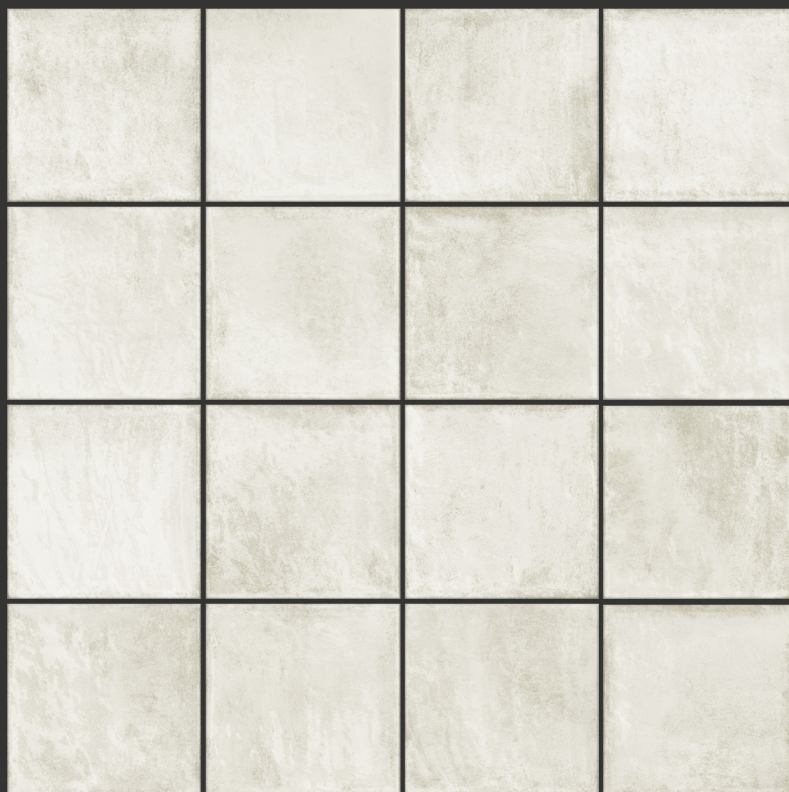

SOLAR

WALL AND FLOOR TILE

- GLO**
GLOSS SURFACE
- MAT**
MATT SURFACE
- P3**
P3 SLIP RATING
- 
FLOOR AND WALL TILE
- 
PRESSED EDGE

Solar Amber Gloss & Matt | 150x150mm

Colour

Range Information

Range	Solar
Collection	Feature
Style	Modern, Contemporary
Finish	Gloss Matt P3
Format	75x230x8mm 150x150x8mm
Edge	Pressed

Discover Solar, a premium tile collection that merges classic allure with modern elegance. Featuring a decorative, character-rich design, Solar tiles offer a versatile aesthetic that suits both retro and contemporary spaces. With sizes available in 75x230 mm and 150x150 mm, and your choice of a sleek matt P3 or gloss finish, these tiles are perfect for both wall and floor applications. Elevate your space with Solar — where vintage charm meets lasting resilience.

Faces

75x230 mm | 32 faces

Shown here:
Pearl Gloss 75x230mm

150x150 mm | 16 faces

Shown here:
Pearl Gloss 150x150mm

SOLAR

WALL AND FLOOR TILE

- GLO**
GLOSS SURFACE
- MAT**
MATT SURFACE
- P3**
P3 SLIP RATING
- 
FLOOR AND WALL TILE
- 
PRESSED EDGE

Solar White 75x230mm & Ash 150x150mm