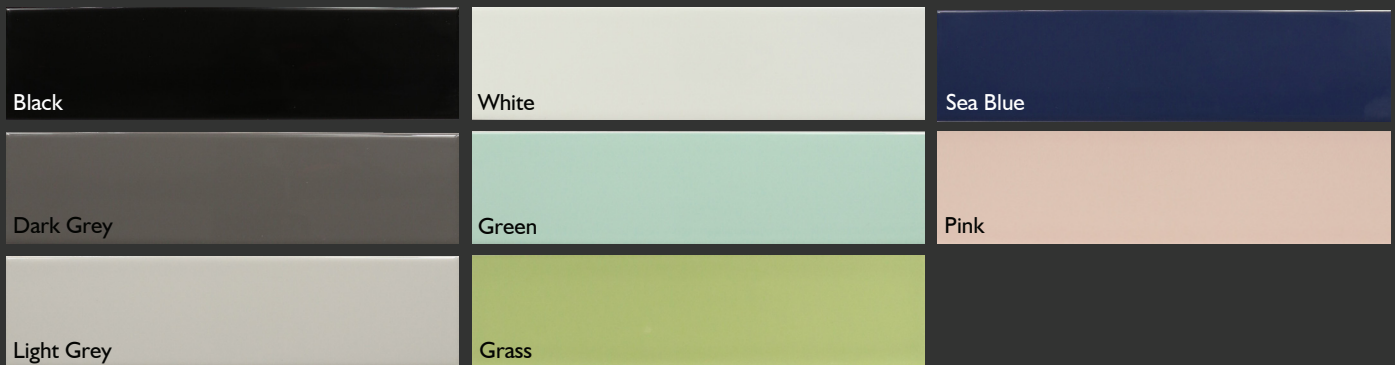

PASTELLA

CERAMIC WALL TILE

SATIN MATT SURFACE

GLOSS SURFACE

CERAMIC TILE

WALL TILE

PRESSED EDGE

Pastella Sea Blue | 65x265mm

Colour

Range Information

Range	Pastella
Collection	Feature
Style	Contemporary
Finish	Satin Matt Gloss Structured Matt
Format	65x265x7mm
Edge	Pressed

Highlight the beauty of your space with Pastella's uplifting wall series featuring pressed edging to bring out those pastel shades and cool hues, accentuating the overall feel and look of your interior spaces. You'll never think twice about opting for Pastella to maximise your spaces and create unique features with your splashbacks.

PASTELLA

CERAMIC WALL TILE

Features

Colours	Size	Finish			Edge Detail
	65x265x7mm	Satin Matt	Gloss	Structured Matt	
White	•	•	•	•	Pressed
Light Grey	•	•	•	•	Pressed
Dark Grey	•	•	•	-	Pressed
Black	•	•	•	•	Pressed
Pastel Green	•	•	•	-	Pressed
Pastel Pink	•	•	•	-	Pressed
Sea Blue	•	•	•	-	Pressed
Grass	•	•	•	-	Pressed

Codes

Colours	Finish			Edge Detail
	65x265mm Gloss	65x265mm Satin Matt	65x265mm Structured Matt	
White	615663	615671	615730	Pressed
Light Grey	615664	615672	615731	Pressed
Dark Grey	615665	615673	-	Pressed
Black	615666	615674	615732	Pressed
Pastel Green	615667	615675	-	Pressed
Pastel Pink	615668	615676	-	Pressed
Sea Blue	615669	615677	-	Pressed
Grass	615670	615678	-	Pressed