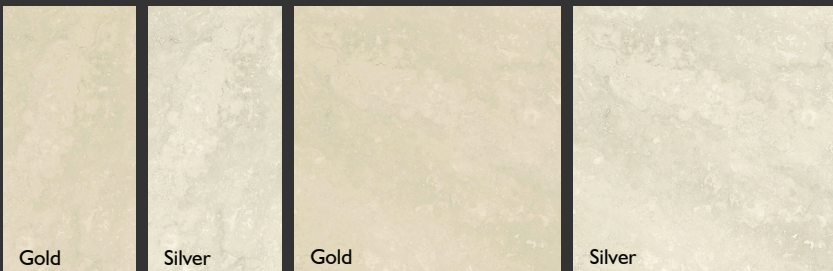

MILAZZO WITH: *SmartGrip*

PORCELAIN WALL AND FLOOR TILE

- SG**
SMARTGRIP TECHNOLOGY
- MAT**
MATT SURFACE
- P4**
P4 SLIP RATING
- PT**
PORCELAIN TILE
- 
FLOOR AND WALL TILE
- 
RECTIFIED EDGE

Milazzo Gold | 300x600mm

Colour

Range Information

Range	Milazzo
Collection	Stone
Style	Classic, Mediterranean
Finish	Matt P4
Format	300x600mm 600x600mm
Edge	Rectified

Milazzo features our latest SmartGrip technology that is specifically developed for both durability and practicality, while delivering a luxurious, natural stone-like look. Milazzo has a matt finish when dry, and a high degree of slip resistance (P4) when wet. The soft texture and slip resistant surface make it an excellent choice for wet areas such as bathrooms, kitchens, as well as outdoor areas.

The tile is extremely easy to clean and maintain, and is available in two stunning colours: Silver and Gold. Milazzo comes in sizes 300x600 mm and 600x600 mm, and in matt finish.

From indoors to outside areas, the Milazzo range is a stylish and functional solution to your tiling demands for home and commercial spaces alike.

MILAZZO WITH: *SmartGrip*

PORCELAIN WALL AND FLOOR TILE

Features

Size	Colours		Finish	Edge Detail
	Gold	Silver		
300x600x9.5mm	•	•	Matt P4	Rectified
600x600x9.5mm	•	•	•	Rectified

Codes

Finish	Size	Colours	
		Gold	Silver
Matt P4	300x600x9.5mm	716191	716192
Matt P4	600x600x9.5mm	716193	716194