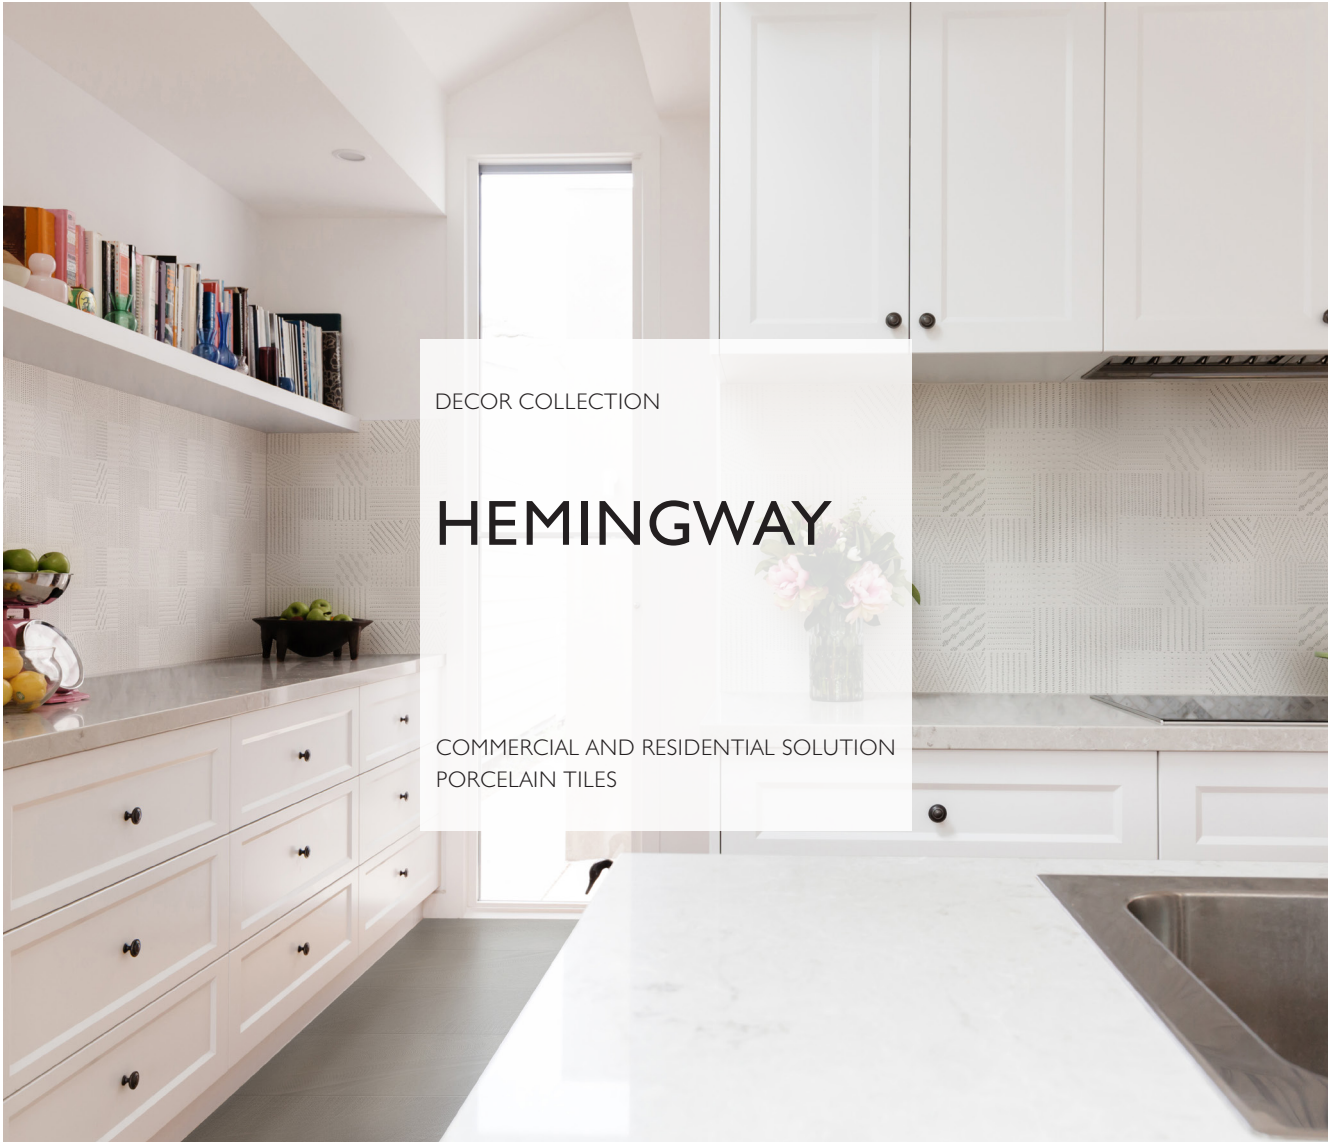

MATT
SURFACE

RECTIFIED
TILE

FLOOR AND
WALL TILE

JohnsonTILES

DECOR COLLECTION

HEMINGWAY

COMMERCIAL AND RESIDENTIAL SOLUTION
PORCELAIN TILES