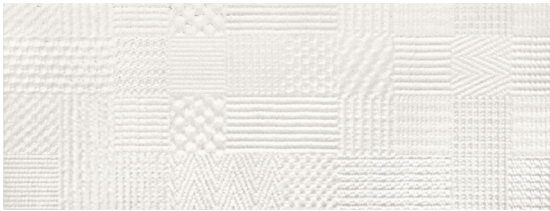

Colour

Smooth White Matt

Technical Features

Size	Colours	Finish	Edge Detail
	Smooth White	Matt	
300x800x8.5mm	•	•	Rectified

Coding

Finish	Size	Colours
		Smooth White
Matt	300x800x8.5mm	715986

HEMINGWAY

Faces

Smooth White Matt 300x800mm
300x800mm | Matt: 2 faces

Sizes & Surfaces

300x800mm

Matt

Hemingway Smooth White Matt 300x800mm

Disclaimer: We reserve the right to alter the design, or discontinue any of the company's products without notice.