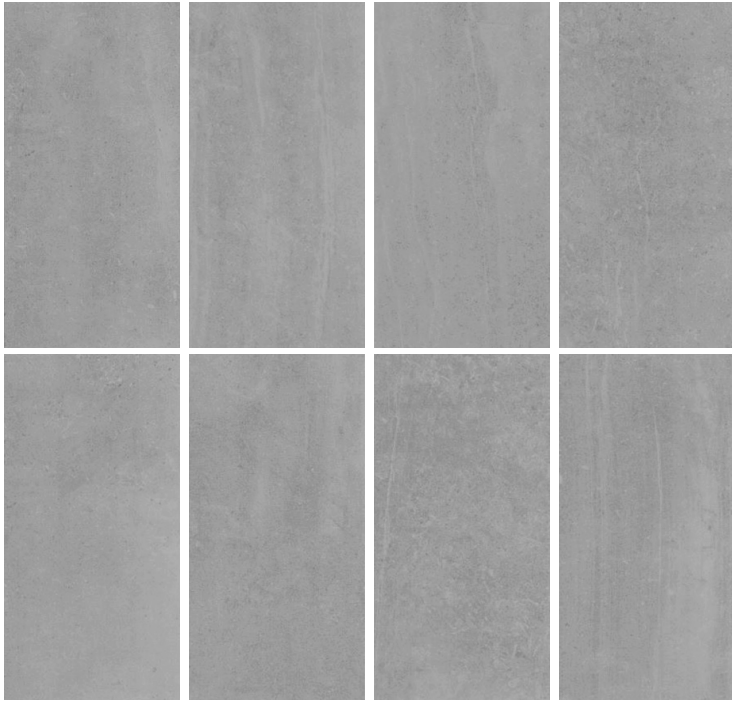

GALLERY

Faces