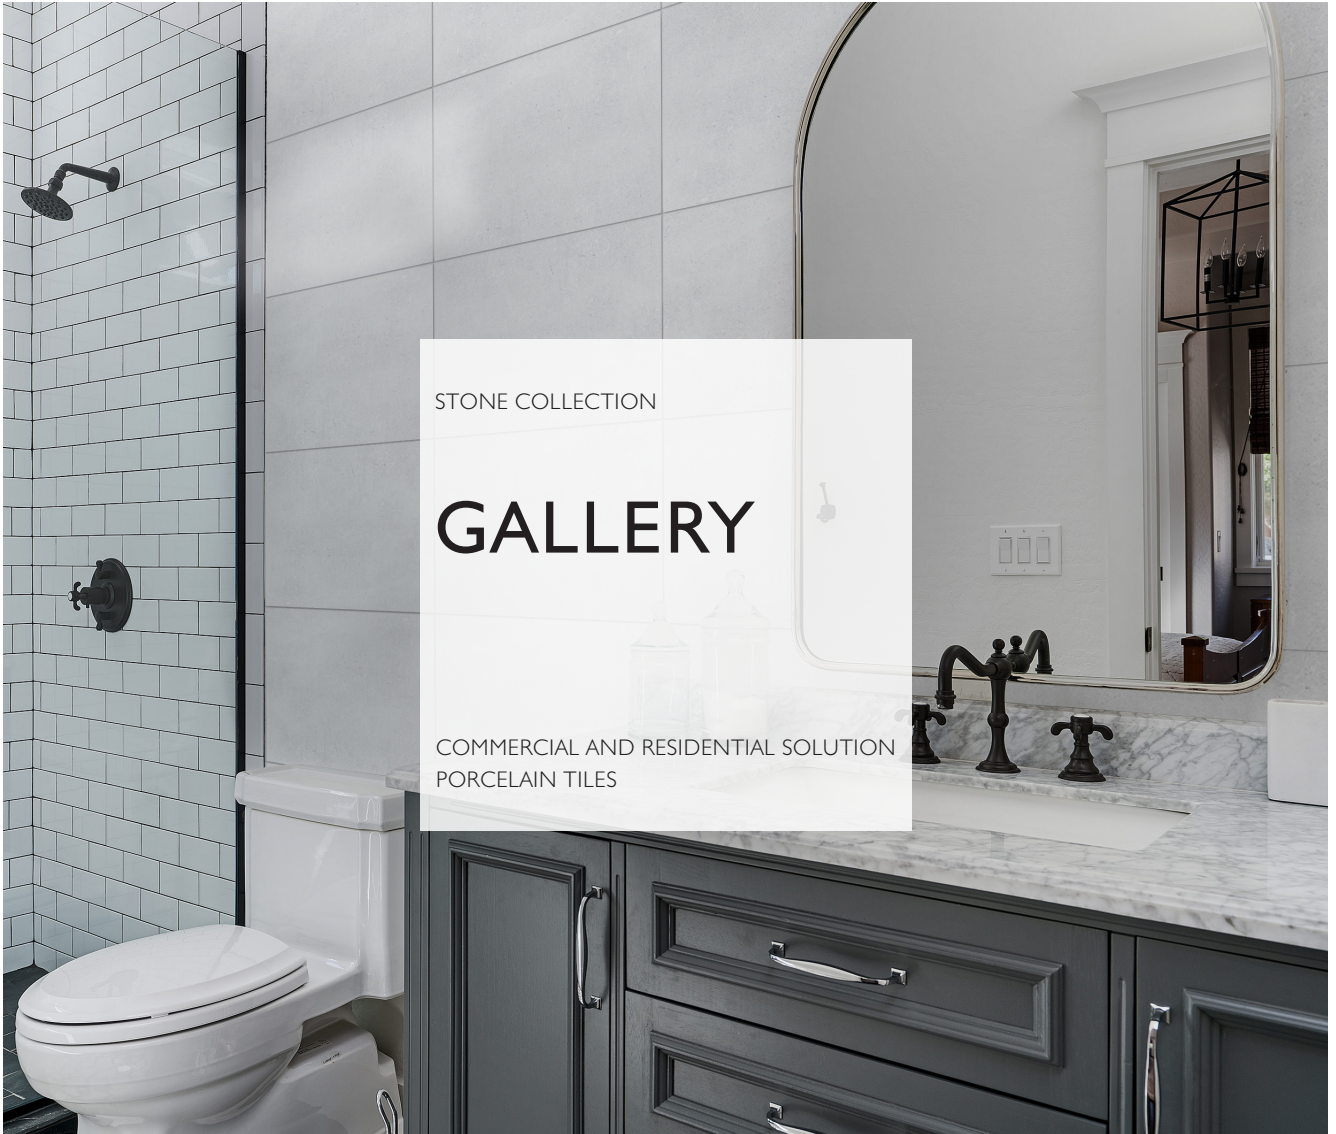

MATT
SURFACE

RECTIFIED
TILE

FLOOR AND
WALL TILE

SLIP
RATING

JohnsonTILES

STONE COLLECTION

GALLERY

COMMERCIAL AND RESIDENTIAL SOLUTION
PORCELAIN TILES