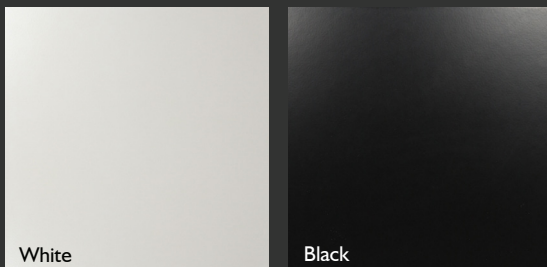

# CHESS

CERAMIC FLOOR AND WALL TILE

Chess Black & Chess White 300x300mm

## Colour

## Range Information

<b>Range</b>	Chess
<b>Collection</b>	Feature
<b>Style</b>	Classic
<b>Finish</b>	Matt
<b>Format</b>	300x300mm
<b>Edge</b>	Pressed Edge

The 300x300 Chess range reinvents the elegance of the classic checkerboard floors of Europe. Dating back to the early 1500s, checkerboard has been a classic popular style down to this day. Chess is straddling the line between casual and elegant, or classic and modern. The basic colours of black and white can be used simultaneously or mixed as required, creating a versatile style in any space

## Features

Size	Colours		Finish	Edge Detail
	Black	White	Matt	
300x300x7.2mm	•	•	•	Pressed