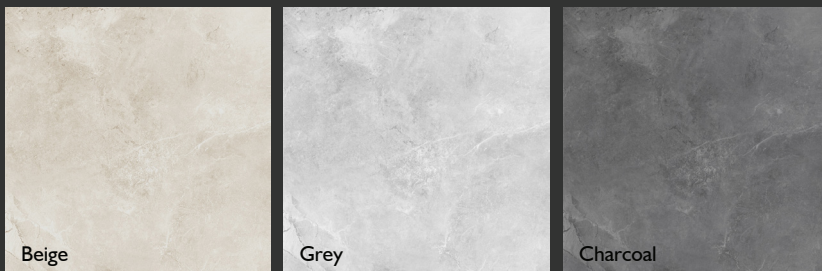

Colour

Range Information

Range	Caspian
Collection	Stone
Composition	Colour Body Porcelain
Finish	Matt P3 Grit (Exterior) P5
Format	300x600mm 600x600mm (9.5mm & 20mm Paver) 600x1200mm*
Edge	Rectified

*Note: 600x1200mm and 600x600x9.5(P5) formats are available as special order only