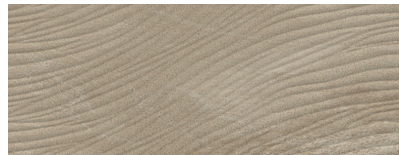

Colour

White Matt

Hazel Matt

Ash Matt

White Flow Matt

Hazel Flow Matt

Ash Flow Matt

Technical Features

Size	Colours			Finish		Edge Detail
	White	Hazel	Ash	Matt	Flow Matt (structured)	
300x800x8.5mm	•	•	•	•	•	Rectified

Coding

Finish	Size	Colours		
		White	Hazel	Ash
Matt	300x800x8.5mm	715974	715976	715978
Flow Matt (structured)	300x800x8.5mm	715975	715977	715979