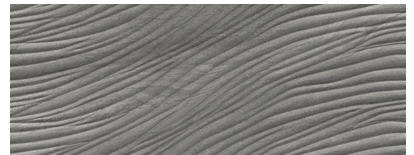

Colour

White Matt

Hazel Matt

Ash Matt

White Flow Matt

Hazel Flow Matt

Ash Flow Matt

Technical Features

Size	Colours			Finish		Edge Detail
	White	Hazel	Ash	Matt	Flow Matt (structured)	
300x800x8.5mm	•	•	•	•	•	Rectified

Coding

Finish	Size	Colours		
		White	Hazel	Ash
Matt	300x800x8.5mm	715974	715976	715978
Flow Matt (structured)	300x800x8.5mm	715975	715977	715979

CAPE

Faces

Cape Hazel Matt 300x800mm

300x800mm | Matt: 12 faces | Flow Matt: 12 faces

Sizes & Surfaces

300x800mm

Matt & Flow Matt

Cape Hazel Matt 300x800mm, Cape Ash Matt 300x800