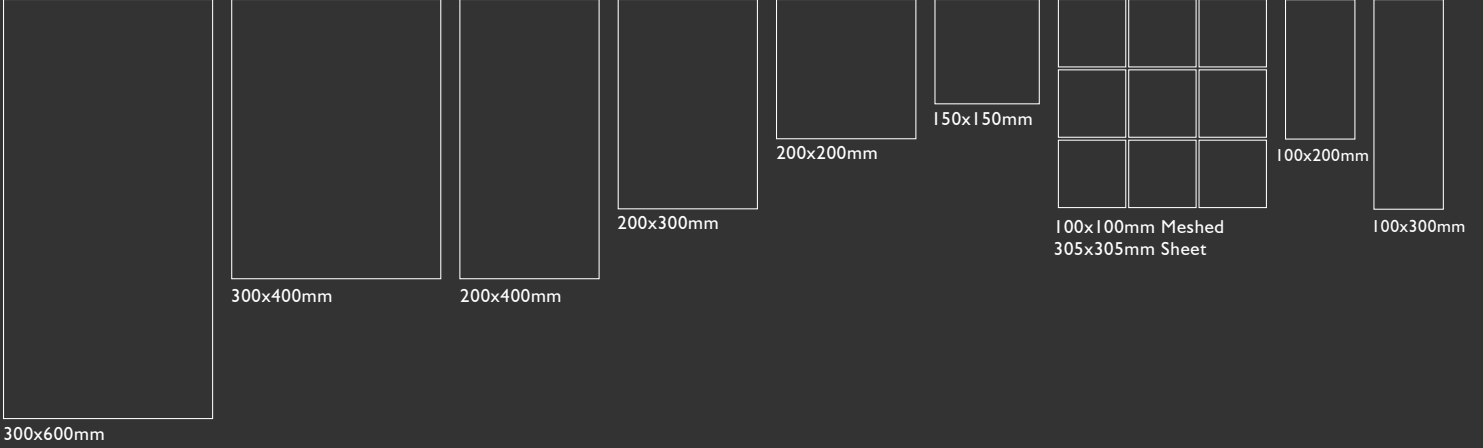

BASICS — WHITES

- SAT**
SATIN MATT SURFACE
- GLO**
GLOSS SURFACE
- CT**
CERAMIC TILE
- WALL TILE
- PRESSED EDGE
- RECTIFIED EDGE

Basics Ultra White Gloss | 200x200mm

Colour and Feature

Range Information

Range	Basics Whites
Style	Contemporary
Finish	Gloss Satin Matt
Format	100x100mm Meshed, 100x200mm, 100x300mm 150x150mm, 200x200mm, 200x300mm, 300x400mm, 300x600mm
Edge	Rectified Pressed

BASICS — WHITES

Features

Size	Colours			Finish/Feature				Edge	
	White	Ultra White	Antique White	Satin Matt	Gloss	Flow	Ripple	Pressed Edge	Rectified Edge
300x600x8.5mm		•			•			•	•
300x600x8.5mm	•			•				•	•
300x400x8mm	•			•	•			•	
200x400x7.3mm	•			•	•	•		•	
200x300x7.2mm		•			•			•	
200x300x7.8mm		•			•		•	•	
200x200x7.8mm		•			•		•	•	
200x200x7.8mm			•		•		•	•	
200x200x6.8mm		•			•			•	
200x200x6.8mm			•		•			•	
150x150x6mm	•			•	•			•	
150x150x6mm		•			•			•	
100x200x8mm	•			•	•			•	
100x200x8mm			•		•			•	
100x300x8mm	•			•	•			•	
100x100mm Meshed (305x305mm Sheet)	•			•	•				

Codes

Size	Colour	Finish/Feature				Edge
		Satin Matt	Gloss	Flow	Ripple	
300x600x8.5mm	Ultra White	-	615934	-	-	Cushion
		-	615885	-	-	Rectified
300x600x8.5mm	White	615935	-	-	-	Cushion
		615883	-	-	-	Rectified
300x400x8mm	White	614716	614715	-	-	Pressed
200x400x7.3mm	White	614978	614953	614943	-	Pressed
200x300x7.2mm	Ultra White	-	614969	-	-	Pressed
200x300x7.8mm	Ultra White	-	615953	-	615954	Pressed
200x200x7.8mm	Ultra White	-	615949	-	615950	Pressed
	Antique White	-	615951	-	615952	Pressed
200x200x6.8mm	Antique White	-	614973	-	-	Pressed
	Ultra White	-	-	-	-	Pressed
150x150x6mm	White	615815	-	-	-	Pressed
	Ultra White	-	614580	-	-	Pressed
100x200x8mm	White	615507	615436	-	-	Pressed
	Antique White	-	615437	-	-	Pressed
100x300x8mm	White	615538	615441	-	-	Pressed
100x100mm Meshed (305x305mm Sheet)	White	615909	615898	-	-	

BASICS — WHITES

Sizes

Faces