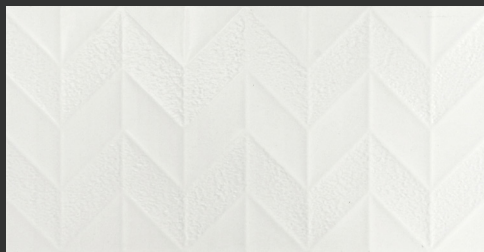

ARROW

CERAMIC WALL TILE

Colour

Range Information

Range	Arrow
Collection	Decor
Style	Contemporary
Finish	Satin
Format	300x600mmx9.5mm
Edge	Rectified

Arrow Classic White is crafted to a raised embossed smooth satin white pattern that speaks of elegance and intricacy. The design consists of a smooth and textured arrow head like design which can be used in both contemporary and traditional design settings.

ARROW

CERAMIC WALL TILE

Features

Finish	Size	Colour
Satin	300x600mm	Classic White

Codes

Finish	Size	Colour
Satin	300x600x9.5mm	615967

Faces

Arrow Classic White
300x600mm | 1 face