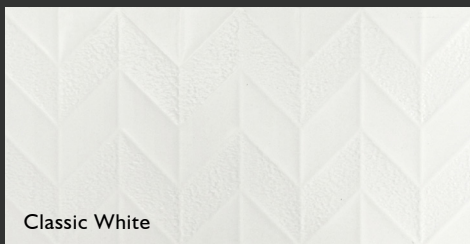

ARROW

CERAMIC WALL TILE

Colour

Range Information

Range	Arrow
Collection	Decor
Style	Contemporary
Finish	Satin
Format	300x600mmx9.5mm
Edge	Rectified

Arrow Classic White is crafted to a raised embossed smooth satin white pattern that speaks of elegance and intricacy. The design consists of a smooth and textured arrow head like design which can be used in both contemporary and traditional design settings.

ARROW

CERAMIC WALL TILE

Features

Finish	Size	Colour
Satin	300x600mm	Classic White

Codes

Finish	Size	Colour
Satin	300x600x9.5mm	615967

Faces

Arrow Classic White
300x600mm | 1 face