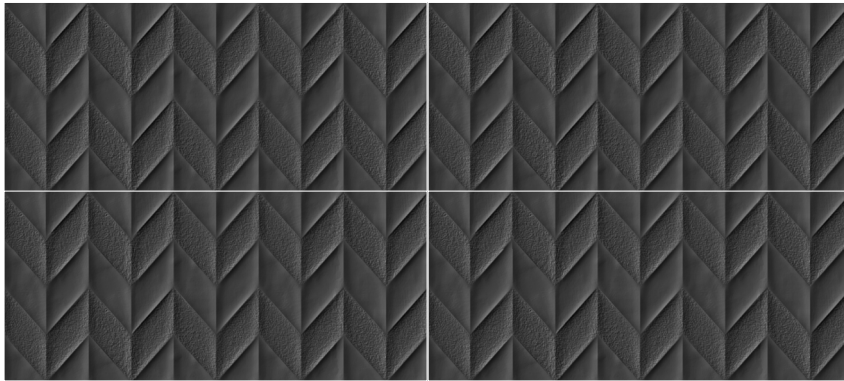

SAT

SATIN MATT
SURFACE

GLO

GLOSS SURFACE

WALL TILE

RECTIFIED TILE

JohnsonTILES

DECOR COLLECTION

DECORI

COMMERCIAL AND RESIDENTIAL SOLUTION
CERAMIC TILES

DECORI*

Colour

Arrow Black^

Arrow White^

Sizes & Surfaces

300x600mm ^ (Only available in Arrow Black and White)

Satin Matt

* Thickness for this range varies between 10-14mm.

DECORI*

Faces

Arrow Black 300x600mm

Technical Features

Finish	Colours/Pattern		Size	Edge Detail
	Arrow Black	Arrow White	300x600mm	
Satin Matt	•	•	•	Rectified