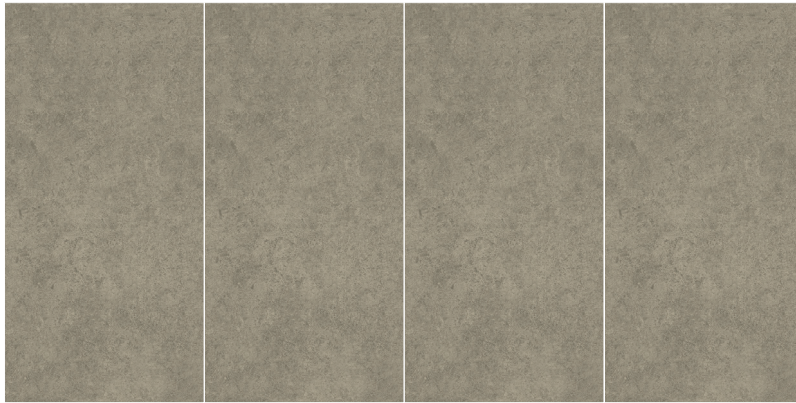

SURFACE[^]

Faces

Surface Tortora 300x600mm

300x600: 4 faces | 600x600: 2 faces

Technical Features

Size	Colours					Finish			Edge Detail
	White	Tortora	Taupe	Anthracite	Nero	Matt R10/P3	Grit R11/P4	Lappato	
600x600x9.5mm	•	•	•	•	•	•	•	•	Rectified
300x600x9mm	•	•	•	•	•	•	•	•	Rectified

Coding

Finish	Size	Colours				
		Beige	Tortora	Taupe	Nero	Anthracite
Matt R10/P3	600x600mm	715238	715239	715240	715241	715242
Grit R11/P4	600x600mm	712714	715243	715244	715245	712717
Matt R10/P3	300x600mm	715211	715212	715213	715214	715215
Grit R11/P4	300x600mm	715216	715217	715218	715219	715220

[^] Subject to availability and lead times may apply. Please contact your local Johnson Tiles representative or state office for more detailed information.